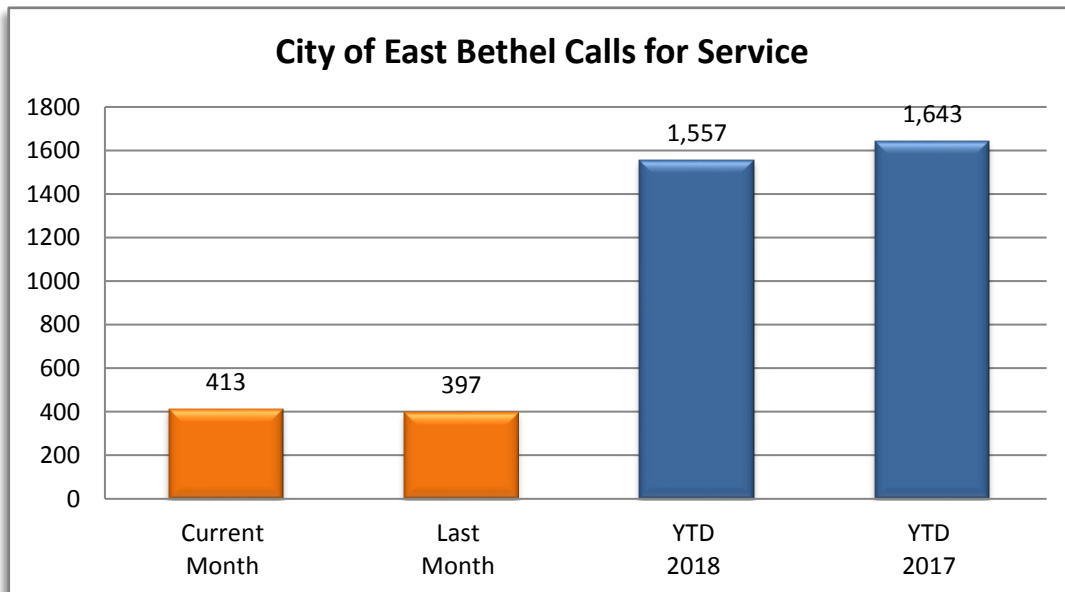

ANOKA COUNTY SHERIFF'S OFFICE MONTHLY REPORT

SECTION II

PATROL DIVISION

CITY OF EAST BETHEL - APRIL 2018

OFFENSE	JAN	FEB	MAR	APR	MAY	JUN	JUL	AUG	SEP	OCT	NOV	DEC	YTD 2018	YTD 2017
Radio Calls*	378	369	397	413									1,557	1,643
Burglaries	1	1	1	0									3	4
Thefts	11	11	12	9									43	51
Crim Sex Conduct	0	0	2	0									2	2
Assault	0	0	1	2									3	4
Dam to Property	3	1	1	0									5	12
Harass Comm	1	3	0	0									4	2
Felony Arrests	0	3	2	0									5	17
Gross Misd Arrests	1	1	0	3									5	7
Misd Arrests	2	8	0	1									11	31
DUI Arrests	2	2	0	5									9	10
Domestic Arrests	2	2	3	3									10	13
Warrant Arrests	2	9	5	2									18	29
Traffic Arrests	99	75	49	45									268	232

*Radio Calls is actual data from Central Communications

NOTE: Central Communications updated the February 2018 calls for service with the March 2018 report.