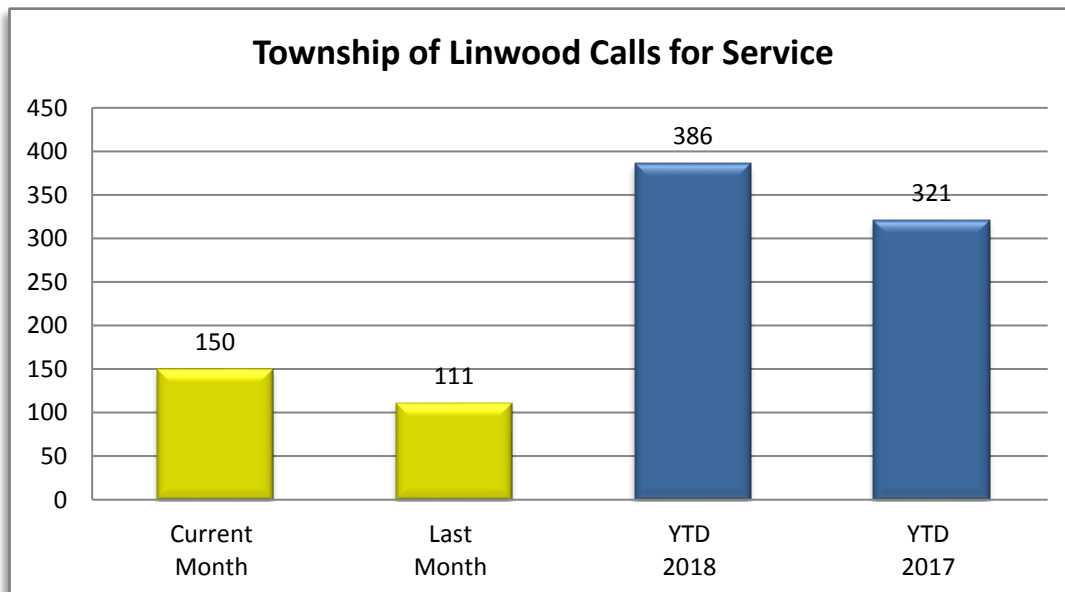

ANOKA COUNTY SHERIFF'S OFFICE MONTHLY REPORT

SECTION II

PATROL DIVISION

TOWNSHIP OF LINWOOD - MARCH 2018

OFFENSE	JAN	FEB	MAR	APR	MAY	JUN	JUL	AUG	SEP	OCT	NOV	DEC	YTD 2018	YTD 2017
Call for Service	125	111	150										386	321
Burglaries	1	0	0										1	0
Thefts	0	0	2										2	1
Crim Sex Conduct	0	0	1										1	0
Assault	0	0	0										0	0
Dam to Property	0	0	0										0	0
Harass Comm	0	0	1										1	0
Felony Arrests	0	0	2										2	0
Gross Misd Arrests	0	0	2										2	0
Misd Arrests	2	0	1										3	2
DUI Arrests	1	0	0										1	2
Domestic Arrests	1	0	1										2	0
Warrant Arrests	0	0	2										2	1
Traffic Arrests	39	8	9										56	20