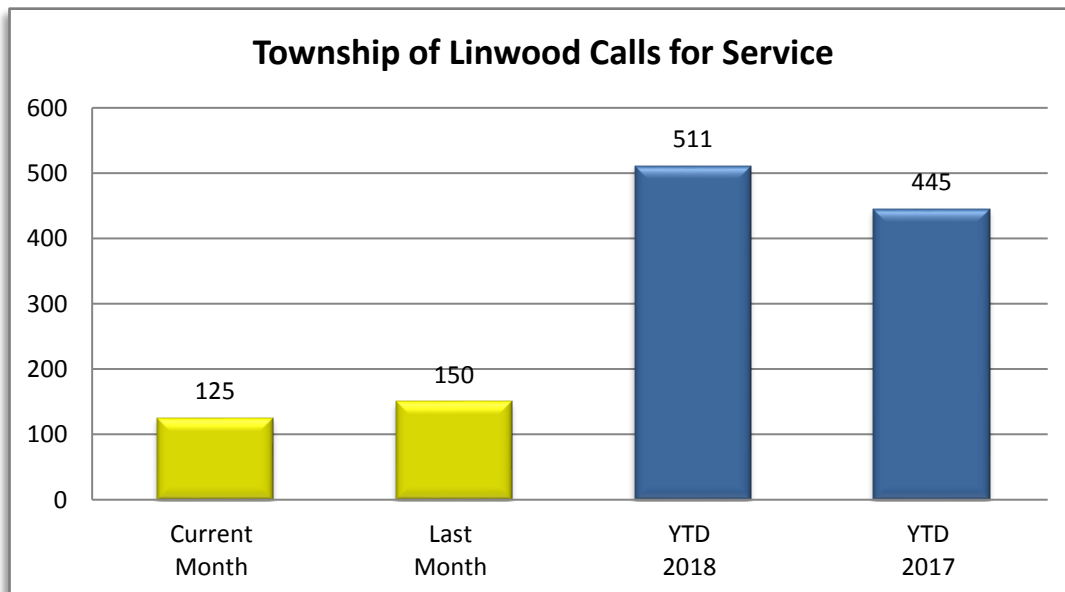

ANOKA COUNTY SHERIFF'S OFFICE MONTHLY REPORT

SECTION II

PATROL DIVISION

TOWNSHIP OF LINWOOD - APRIL 2018

OFFENSE	JAN	FEB	MAR	APR	MAY	JUN	JUL	AUG	SEP	OCT	NOV	DEC	YTD 2018	YTD 2017
Call for Service	125	111	150	125									511	445
Burglaries	1	0	0	1									2	0
Thefts	0	0	2	2									4	1
Crim Sex Conduct	0	0	1	0									1	0
Assault	0	0	0	1									1	0
Dam to Property	0	0	0	1									1	0
Harass Comm	0	0	1	0									1	0
Felony Arrests	0	0	2	3									5	0
Gross Misd Arrests	0	0	2	0									2	0
Misd Arrests	2	0	1	2									5	2
DUI Arrests	1	0	0	0									1	3
Domestic Arrests	1	0	1	1									3	0
Warrant Arrests	0	0	2	1									3	1
Traffic Arrests	39	8	9	15									71	29