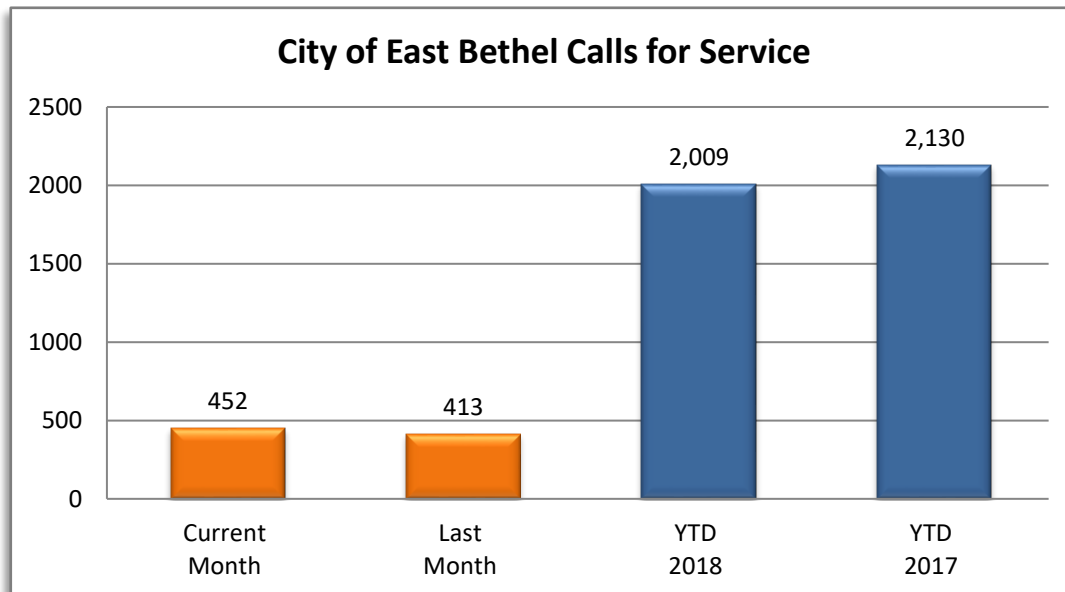

ANOKA COUNTY SHERIFF'S OFFICE MONTHLY REPORT

SECTION II

PATROL DIVISION

CITY OF EAST BETHEL - MAY 2018

OFFENSE	JAN	FEB	MAR	APR	MAY	JUN	JUL	AUG	SEP	OCT	NOV	DEC	YTD 2018	YTD 2017
Radio Calls*	378	369	397	413	452								2,009	2,130
Burglaries	1	1	1	0	1								4	6
Thefts	11	11	12	9	16								59	66
Crim Sex Conduct	0	0	2	0	0								2	2
Assault	0	0	1	2	1								4	4
Dam to Property	3	1	1	0	8								13	14
Harass Comm	1	3	0	0	1								5	2
Felony Arrests	0	3	2	0	5								10	17
Gross Misd Arrests	1	1	0	3	2								7	11
Misd Arrests	2	8	0	1	12								23	45
DUI Arrests	2	2	0	5	3								12	16
Domestic Arrests	2	2	3	3	1								11	17
Warrant Arrests	2	9	5	2	3								21	34
Traffic Arrests	99	75	49	45	43								311	283

*Radio Calls is actual data from Central Communications

NOTE: Central Communications updated the February 2018 calls for service with the March 2018 report.