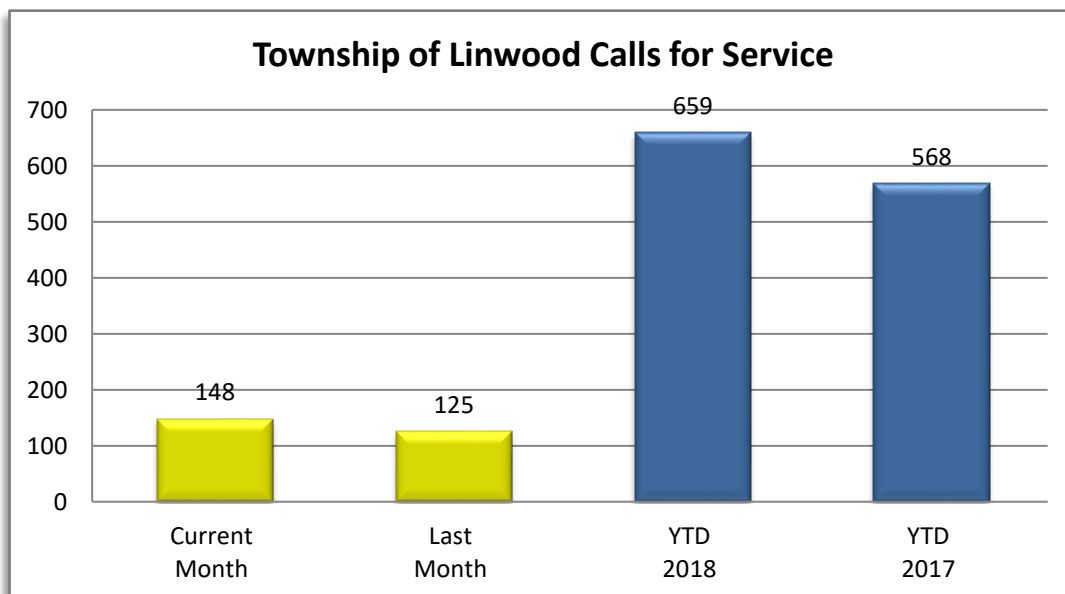

ANOKA COUNTY SHERIFF'S OFFICE MONTHLY REPORT

SECTION II

PATROL DIVISION

TOWNSHIP OF LINWOOD - MAY 2018

OFFENSE	JAN	FEB	MAR	APR	MAY	JUN	JUL	AUG	SEP	OCT	NOV	DEC	YTD 2018	YTD 2017
Call for Service	125	111	150	125	148								659	568
Burglaries	1	0	0	1	1								3	0
Thefts	0	0	2	2	3								7	1
Crim Sex Conduct	0	0	1	0	0								1	0
Assault	0	0	0	1	1								2	0
Dam to Property	0	0	0	1	1								2	0
Harass Comm	0	0	1	0	0								1	0
Felony Arrests	0	0	2	3	1								6	0
Gross Misd Arrests	0	0	2	0	0								2	0
Misd Arrests	2	0	1	2	3								8	4
DUI Arrests	1	0	0	0	1								2	3
Domestic Arrests	1	0	1	1	0								3	0
Warrant Arrests	0	0	2	1	4								7	1
Traffic Arrests	39	8	9	15	9								80	39

NOTE: Central Communications updated the February 2018 calls for service with the March 2018 report.