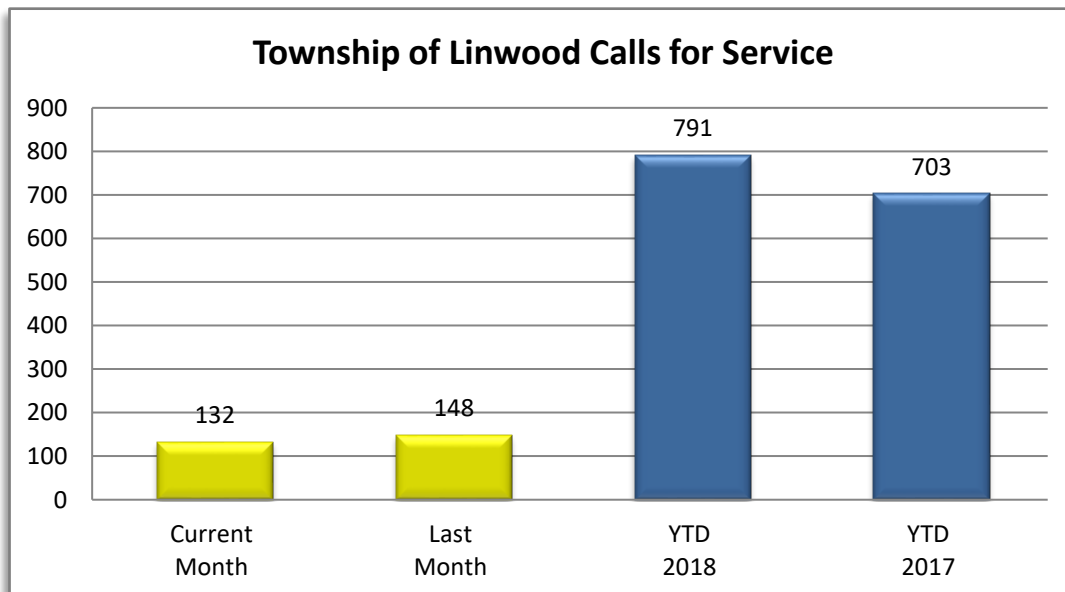

ANOKA COUNTY SHERIFF'S OFFICE MONTHLY REPORT

SECTION II

PATROL DIVISION

TOWNSHIP OF LINWOOD - JUNE 2018

| OFFENSE | JAN | FEB | MAR | APR | MAY | JUN | JUL | AUG | SEP | OCT | NOV | DEC | YTD 2018 | YTD 2017 |
|--------------------|-----|-----|-----|-----|-----|-----|-----|-----|-----|-----|-----|-----|----------|----------|
| Call for Service | 125 | 111 | 150 | 125 | 148 | 132 | | | | | | | 791 | 703 |
| Burglaries | 1 | 0 | 0 | 1 | 1 | 1 | | | | | | | 4 | 0 |
| Thefts | 0 | 0 | 2 | 2 | 3 | 0 | | | | | | | 7 | 1 |
| Crim Sex Conduct | 0 | 0 | 1 | 0 | 0 | 0 | | | | | | | 1 | 0 |
| Assault | 0 | 0 | 0 | 1 | 1 | 0 | | | | | | | 2 | 0 |
| Dam to Property | 0 | 0 | 0 | 1 | 1 | 1 | | | | | | | 3 | 0 |
| Harass Comm | 0 | 0 | 1 | 0 | 0 | 0 | | | | | | | 1 | 0 |
| Felony Arrests | 0 | 0 | 2 | 3 | 1 | 1 | | | | | | | 7 | 0 |
| Gross Misd Arrests | 0 | 0 | 2 | 0 | 0 | 0 | | | | | | | 2 | 0 |
| Misd Arrests | 2 | 0 | 1 | 2 | 3 | 2 | | | | | | | 10 | 4 |
| DUI Arrests | 1 | 0 | 0 | 0 | 1 | 1 | | | | | | | 3 | 3 |
| Domestic Arrests | 1 | 0 | 1 | 1 | 0 | 1 | | | | | | | 4 | 0 |
| Warrant Arrests | 0 | 0 | 2 | 1 | 4 | 4 | | | | | | | 11 | 1 |
| Traffic Arrests | 39 | 8 | 9 | 15 | 9 | 19 | | | | | | | 99 | 42 |

NOTE: Central Communications updated the February 2018 calls for service with the March 2018 report.