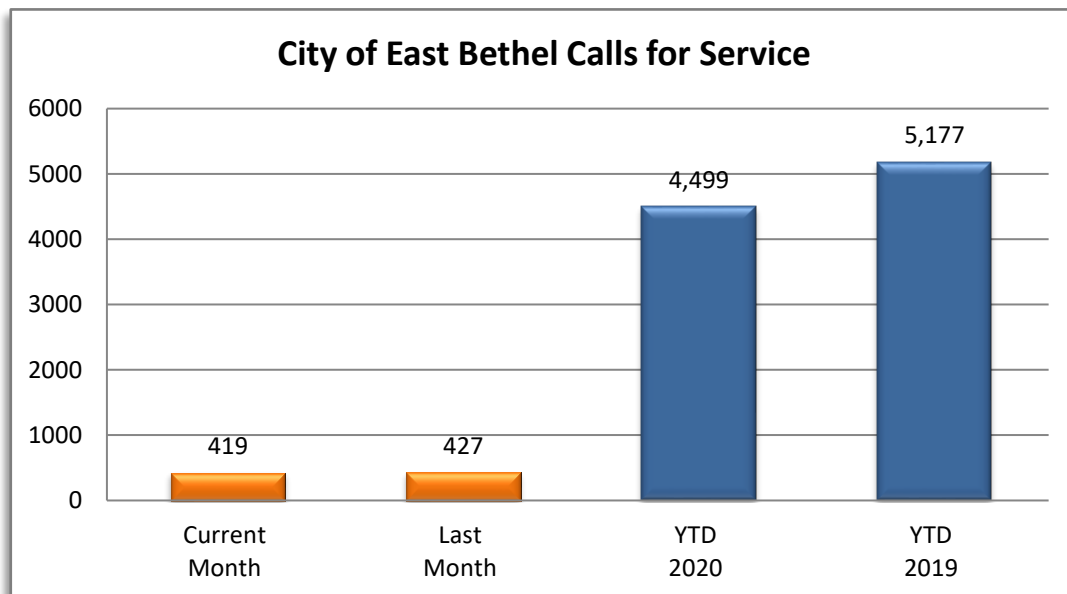

ANOKA COUNTY SHERIFF'S OFFICE MONTHLY REPORT

SECTION II

PATROL DIVISION

CITY OF EAST BETHEL - OCTOBER 2020

OFFENSE	JAN	FEB	MAR	APR	*MAY	*JUN	*JUL	*AUG	SEP	OCT	NOV	DEC	YTD 2020	YTD 2019
Radio Calls*	401	399	331	495	445	471	553	558	427	419			4,499	5,177
Burglaries	1	1	2	3	2	0	1	0	0	0			10	15
Thefts	5	9	4	7	8	9	10	12	9	5			78	107
Crim Sex Conduct	1	1	0	0	0	0	1	1	1	2			7	5
Assault	3	1	3	1	0	1	0	4	2	3			18	6
Dam to Property	1	2	2	1	0	4	4	3	6	1			24	40
Harass Comm	0	0	2	0	0	1	0	0	0	0			3	17
Felony Arrests	0	3	5	4	0	2	1	2	2	0			19	22
Gross Misd Arrests	0	0	1	0	1	4	0	0	1	1			8	17
Misd Arrests	5	2	3	4	1	3	5	12	3	4			42	61
DUI Arrests	0	4	2	4	3	4	5	6	1	4			33	33
Domestic Arrests	3	3	2	5	2	1	1	2	3	2			24	20
Warrant Arrests	6	4	3	0	1	1	4	3	3	2			27	44
Traffic Arrests	30	64	34	26	25	37	72	46	20	32			386	341

*Radio Calls is actual data from Central Communitations

* The Calls for Service numbers for May through August have been revised to eclude traffic stops.