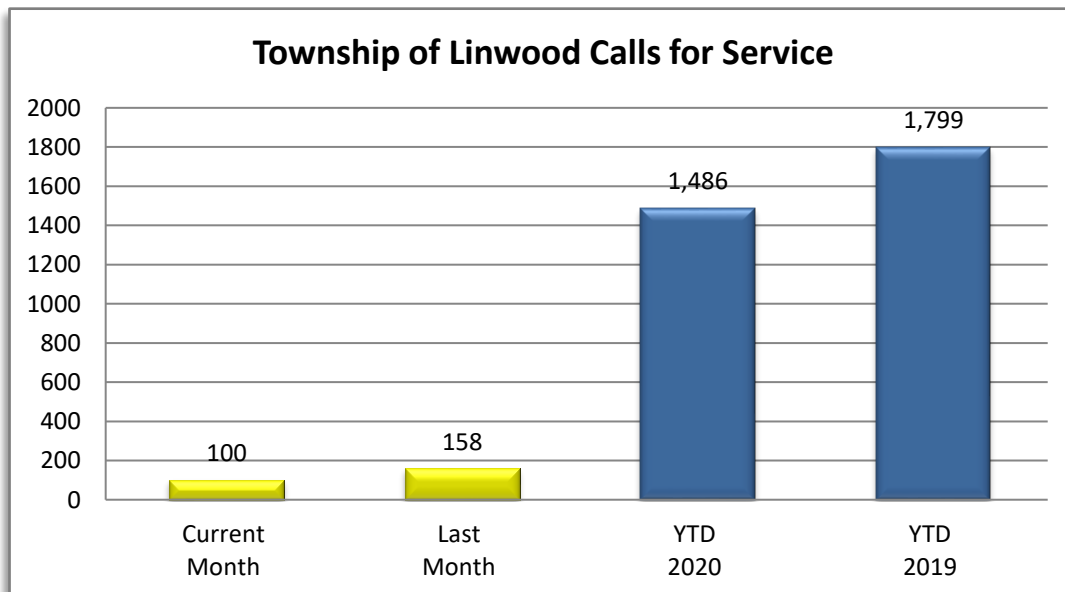

# SECTION II

PATROL DIVISION

TOWNSHIP OF LINWOOD - NOVEMBER 2020

OFFENSE	JAN	FEB	MAR	APR	*MAY	*JUN	*JUL	*AUG	SEP	OCT	NOV	DEC	YTD 2020	YTD 2019
Call for Service	122	108	113	150	140	153	166	132	144	158	100		1,486	1,799
Burglaries	0	1	1	0	1	1	4	0	1	0	0		9	21
Thefts	1	2	0	1	4	3	5	0	0	3	0		19	34
Crim Sex Conduct	1	0	0	0	0	0	1	0	0	0	0		2	2
Assault	0	0	0	0	0	0	0	0	1	0	0		1	4
Dam to Property	1	0	2	1	2	3	3	0	4	3	0		19	17
Harass Comm	0	0	0	0	0	0	0	0	0	0	0		0	0
Felony Arrests	1	1	1	0	0	1	0	1	2	0	1		8	12
Gross Misd Arrests	0	0	0	0	0	1	1	0	0	0	0		2	4
Misd Arrests	1	0	0	2	2	2	3	0	0	1	1		12	13
DUI Arrests	0	0	0	0	2	1	0	0	2	0	0		5	2
Domestic Arrests	0	0	0	0	0	1	2	0	0	1	0		4	8
Warrant Arrests	3	4	2	0	1	2	1	0	1	0	0		14	12
Traffic Arrests	14	24	15	5	7	16	19	13	20	20	8		161	171