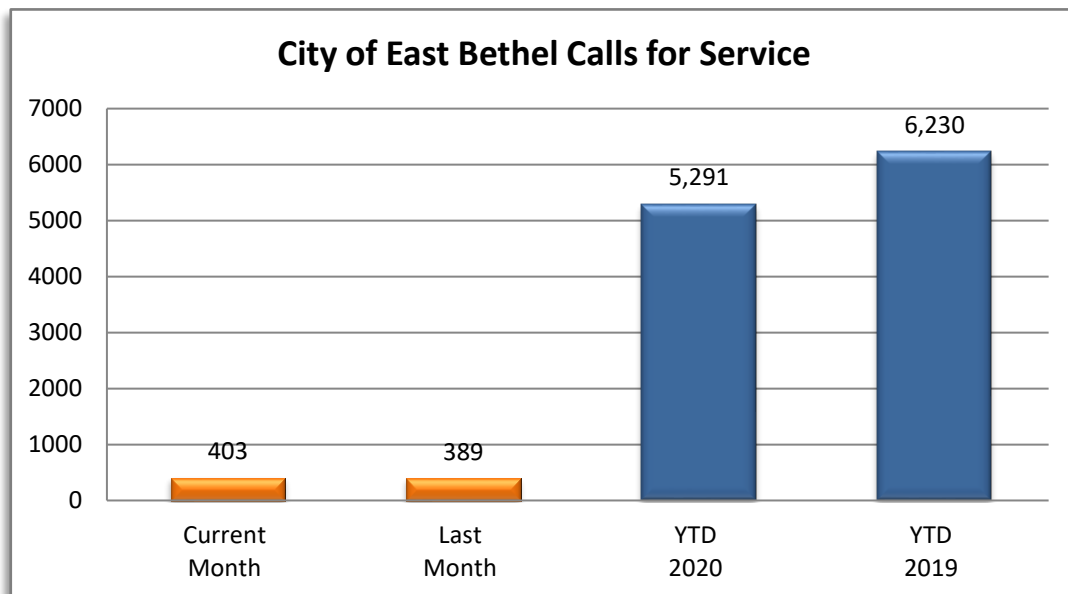

ANOKA COUNTY SHERIFF'S OFFICE MONTHLY REPORT

SECTION II

PATROL DIVISION

CITY OF EAST BETHEL - DECEMBER 2020

OFFENSE	JAN	FEB	MAR	APR	*MAY	*JUN	*JUL	*AUG	SEP	OCT	NOV	DEC	YTD 2020	YTD 2019
Radio Calls*	401	399	331	495	445	471	553	558	427	419	389	403	5,291	6,230
Burglaries	1	1	2	3	2	0	1	0	0	0	1	1	12	16
Thefts	5	9	4	7	8	9	10	12	9	5	9	12	99	122
Crim Sex Conduct	1	1	0	0	0	0	1	1	1	2	1	2	10	7
Assault	3	1	3	1	0	1	0	4	2	3	0	1	19	11
Dam to Property	1	2	2	1	0	4	4	3	6	1	8	1	33	45
Harass Comm	0	0	2	0	0	1	0	0	0	0	0	1	4	18
Felony Arrests	0	3	5	4	0	2	1	2	2	0	3	2	24	28
Gross Misd Arrests	0	0	1	0	1	4	0	0	1	1	0	0	8	22
Misd Arrests	5	2	3	4	1	3	5	12	3	4	1	4	47	70
DUI Arrests	0	4	2	4	3	4	5	6	1	4	2	1	36	43
Domestic Arrests	3	3	2	5	2	1	1	2	3	2	1	3	28	24
Warrant Arrests	6	4	3	0	1	1	4	3	3	2	1	6	34	59
Traffic Arrests	30	64	34	26	25	37	72	46	20	32	44	25	455	430

*Radio Calls is actual data from Central Communitations

* The Calls for Service numbers for May through August have been revised to eclude traffic stops.