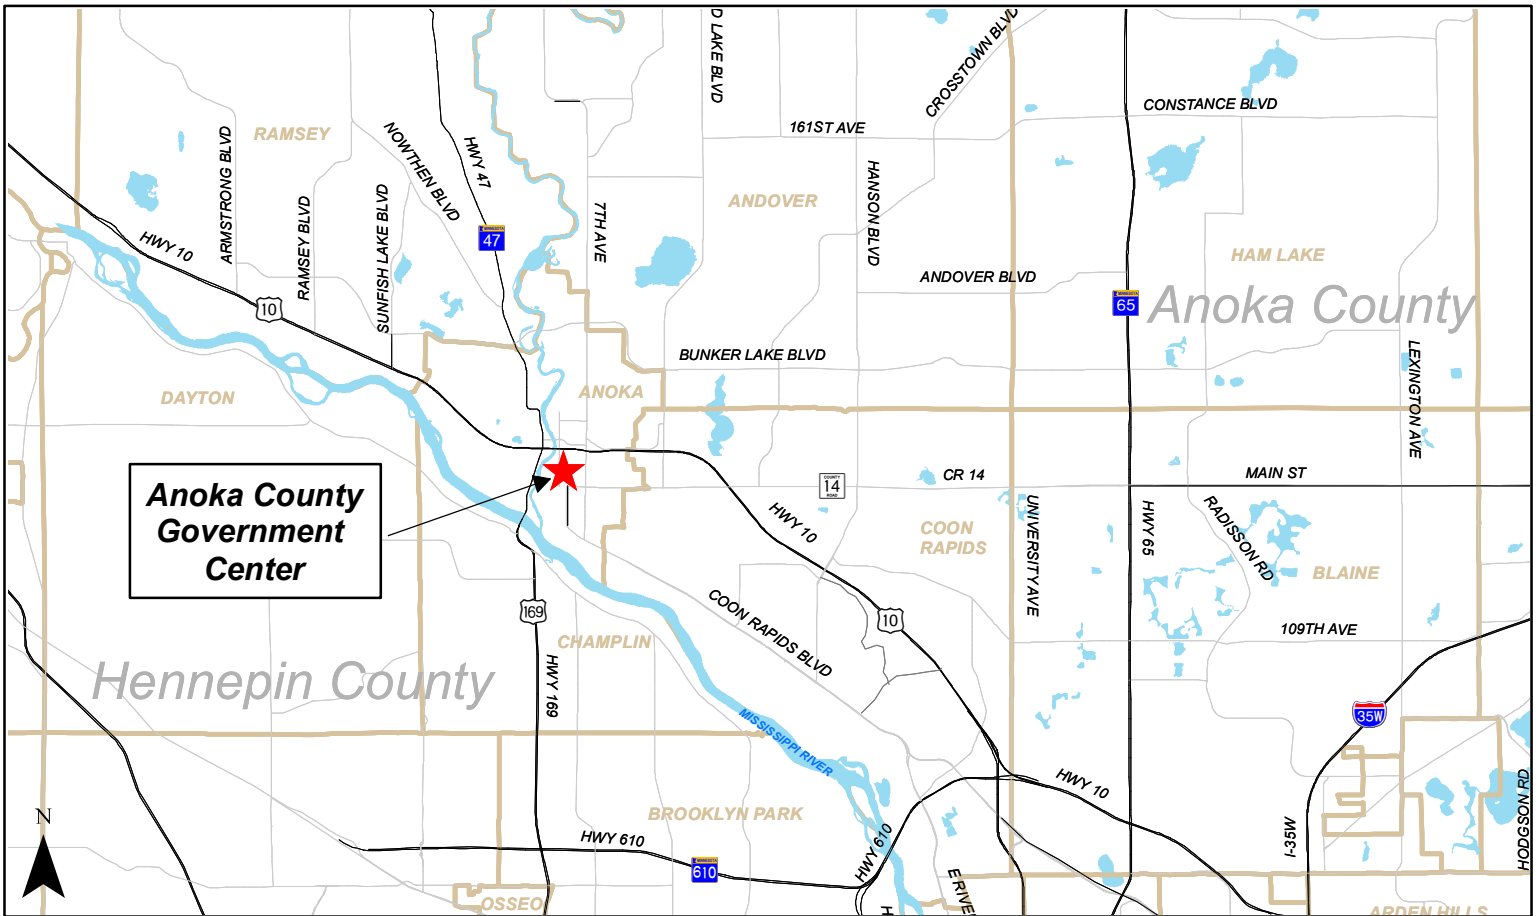

Directions to Anoka County Government Center, Anoka, MN

Driving Directions

From Mpls/North Suburb
 94 West to Hwy 252 N
 turns into Hwy 610 E (bridge over Mississippi River)
 to Hwy 10 W
 to Main Street / CR 14 exit
 left at stoplight (Puts you onto Main Street)
 2 miles
 right onto 3rd Avenue

From West Suburb
 Hwy 169 N
 over the Anoka-Champlin bridge
 (right hand lane)
 right onto Main Street
 3 blocks
 left onto 3rd Avenue

From NW Suburb
 Hwy 100 N to 694 E
 to Hwy 252 N (Same as West River Road)
 turns into Hwy 610 E (bridge)
 to Hwy 10 W
 to Main Street / CR 14 exit
 left at stoplight (puts you onto Main Street)
 2 miles
 right onto 3rd Avenue

From St Paul
 North 35W
 to Hwy 10 W
 to Main Street / CR 14 exit
 left at stoplight (puts you onto Main Street)
 2 miles
 right onto 3rd Avenue

ANOKA COUNTY GOVERNMENT COMPLEX
2100 3RD AVENUE
ANOKA, MN 55303
(763) 421-4760