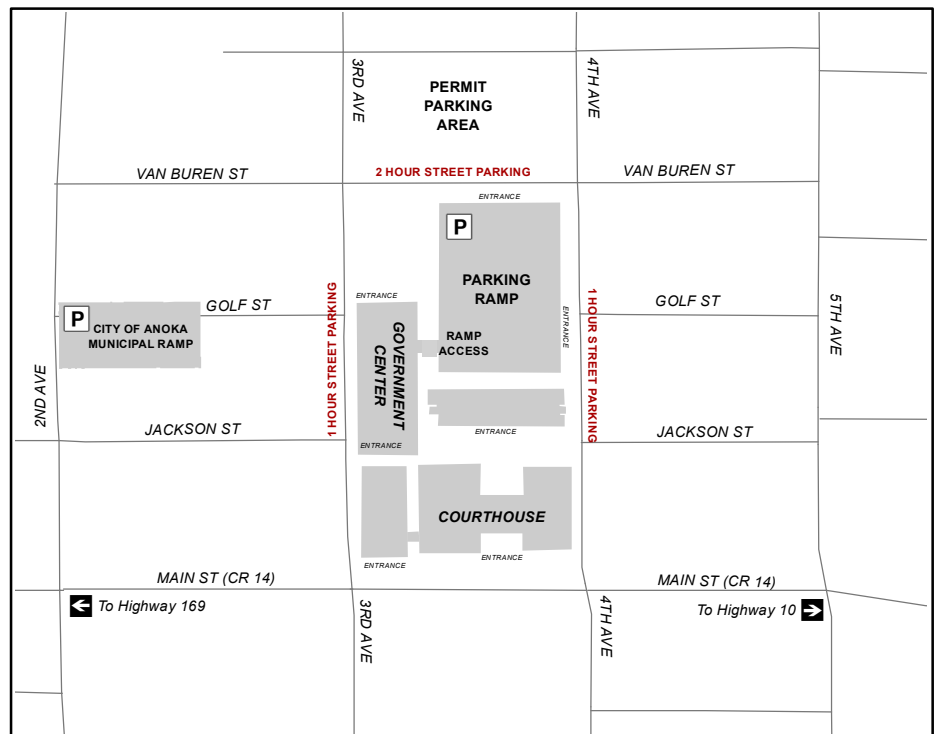

Directions to Anoka County Government Center, Anoka, MN

Driving Directions

From Mpls/North Suburb
 94 West to Hwy 252 N
 turns into Hwy 610 E (bridge over Mississippi River)
 to Hwy 10 W
 to Main Street / CR 14 exit
 left at stoplight (Puts you onto Main Street)
 2 miles
 right onto 3rd Avenue

From West Suburb
 Hwy 169 N
 over the Anoka-Champlin bridge
 (right hand lane)
 right onto Main Street
 3 blocks
 left onto 3rd Avenue

From NW Suburb
 Hwy 100 N to 694 E
 to Hwy 252 N (Same as West River Road)
 turns into Hwy 610 E (bridge)
 to Hwy 10 W
 to Main Street / CR 14 exit
 left at stoplight (puts you onto Main Street)
 2 miles
 right onto 3rd Avenue

From St Paul
 North 35W
 to Hwy 10 W
 to Main Street / CR 14 exit
 left at stoplight (puts you onto Main Street)
 2 miles
 right onto 3rd Avenue

ANOKA COUNTY GOVERNMENT COMPLEX
2100 3RD AVENUE
ANOKA, MN 55303
(763) 421-4760