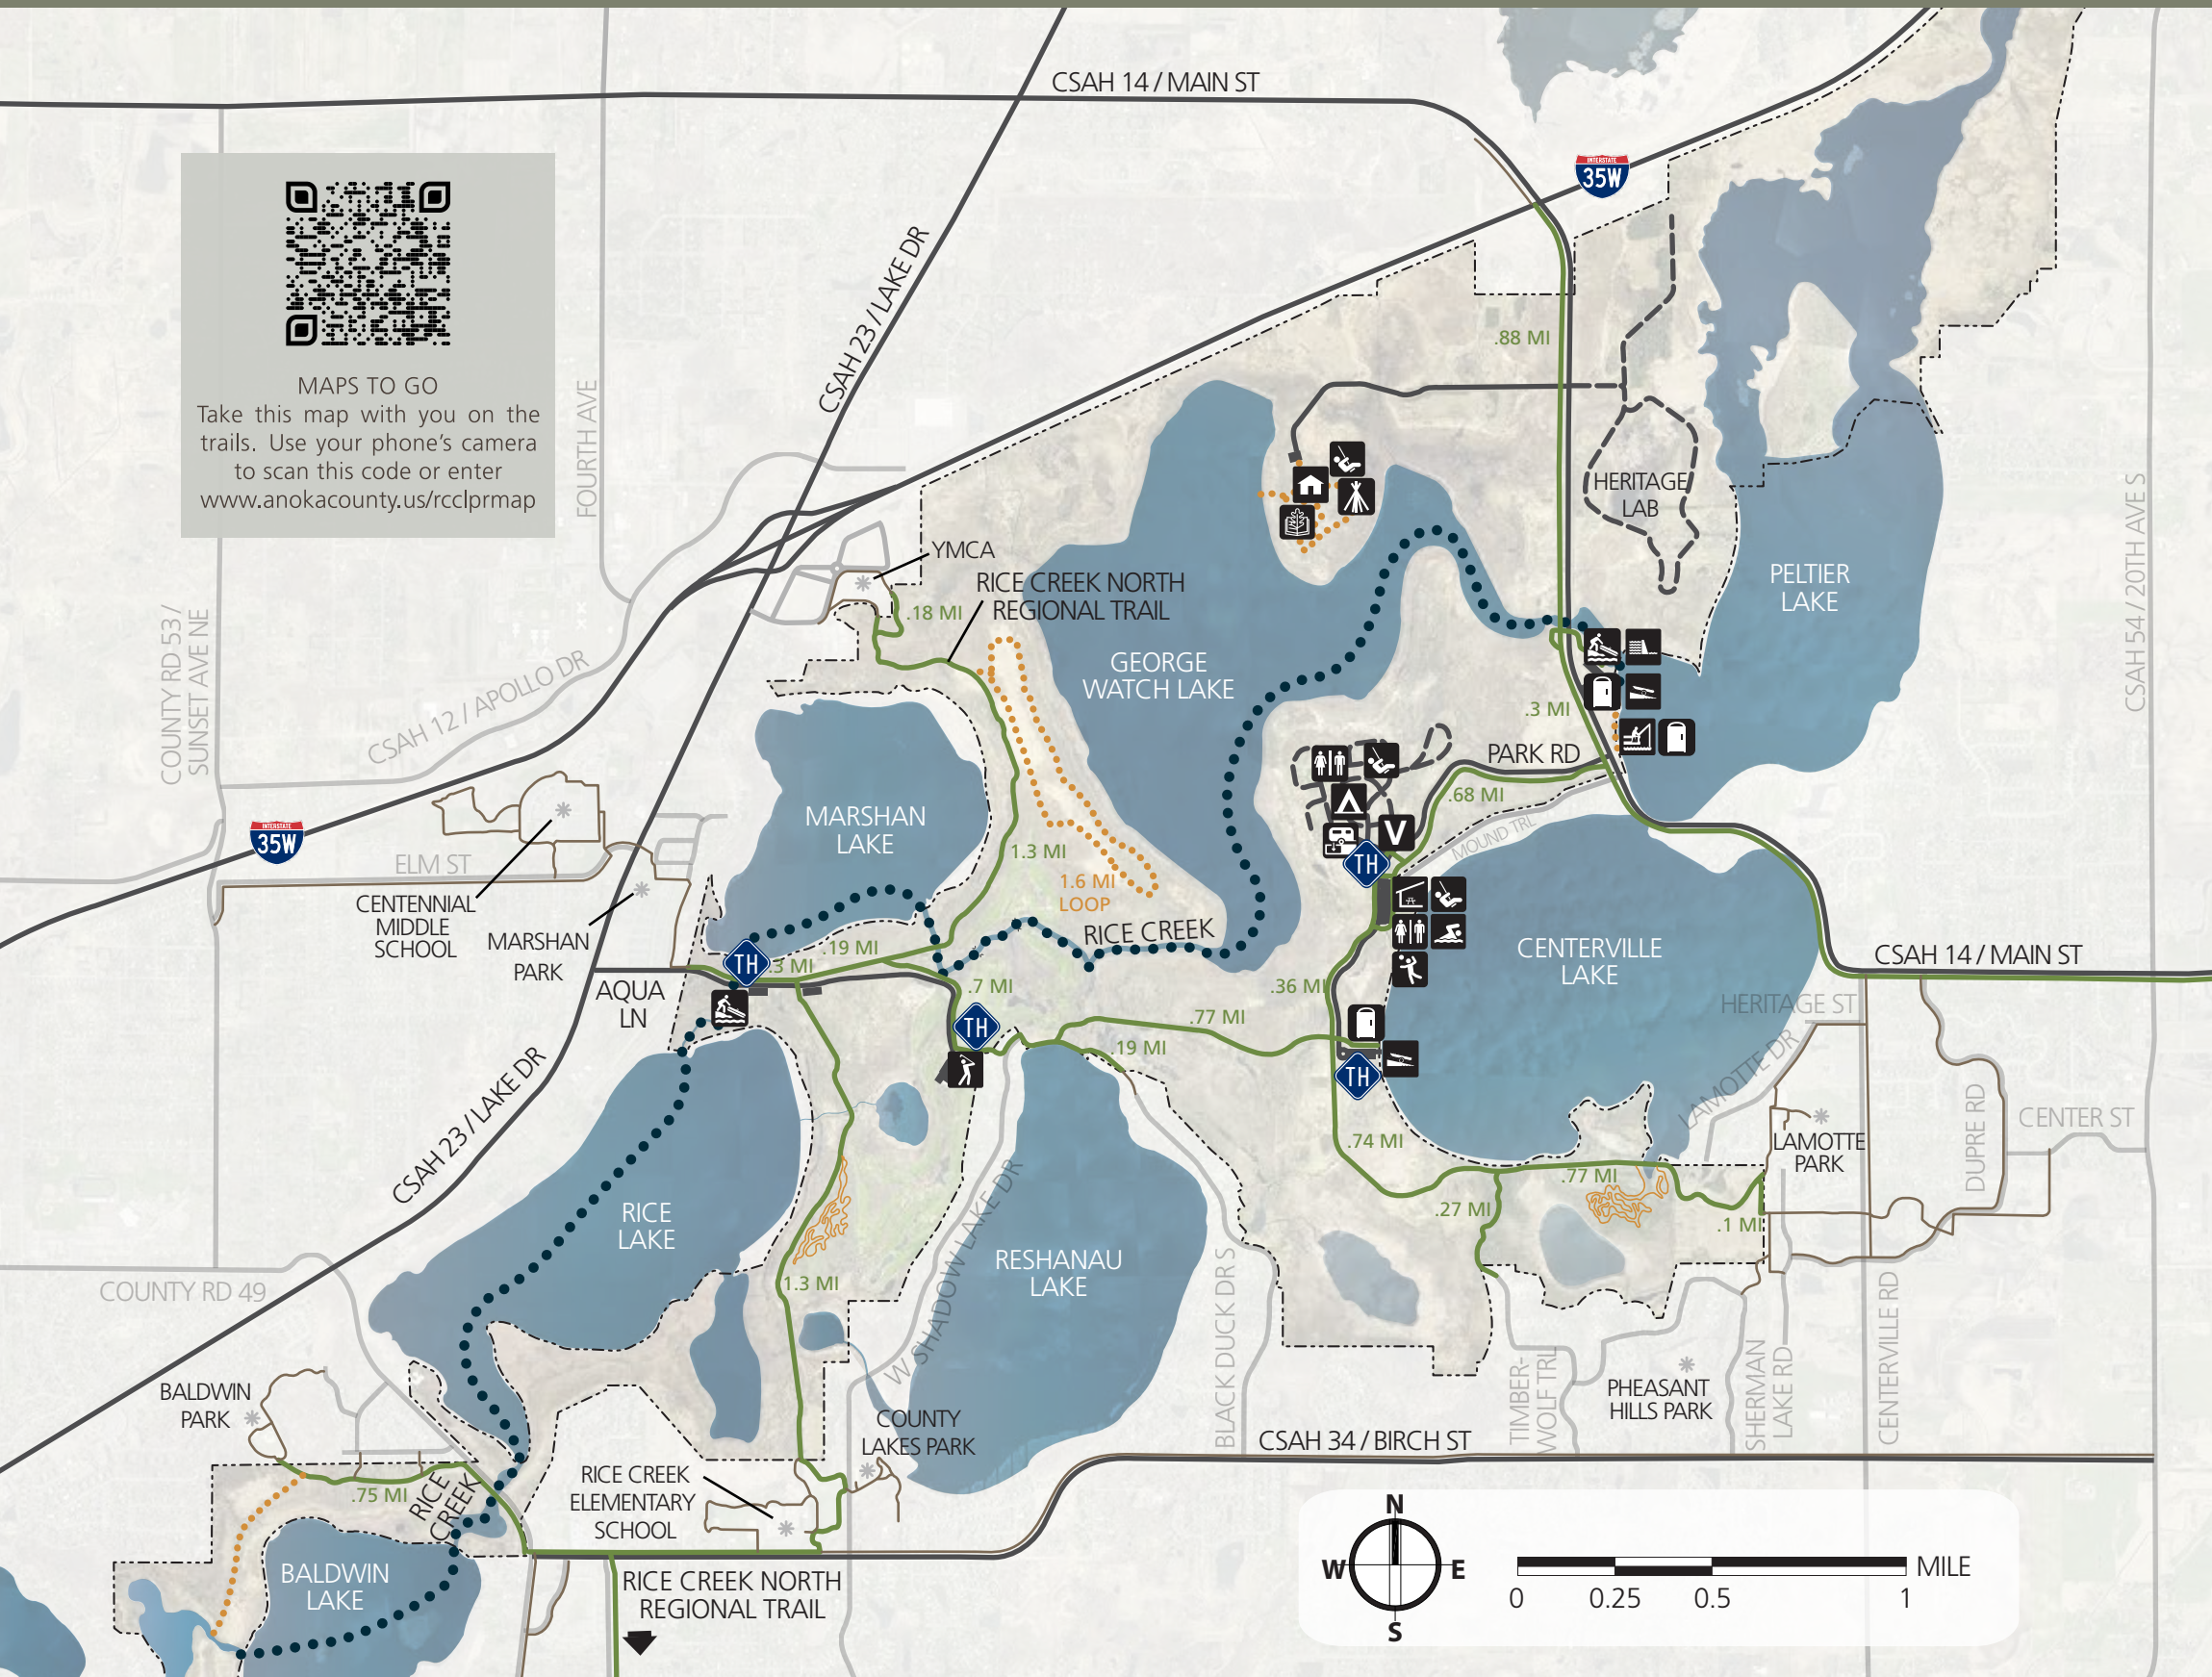

RICE CREEK CHAIN OF LAKES PARK RESERVE

MAPS TO GO
Take this map with you on the trails. Use your phone's camera to scan this code or enter www.anokacounty.us/rcclprmap

- | | | |
|----------------------------------|--------------------------------|------------------------------|
| --- PARK BOUNDARY | TH TRAILHEAD | 🏠 WARGO NATURE CENTER |
| ▬ PAVED ROADS | V VISITOR CENTER / INFORMATION | 🎡 PLAYGROUND |
| --- AGGREGATE ROADS | ⛺ RICE CREEK CAMPGROUND | 🌳 NATURE PLAY AREA |
| ▬ PAVED TRAILS / REGIONAL TRAILS | 🏠 PICNIC PAVILION | 🏖️ CENTERVILLE BEACH |
| ⋯ UN-PAVED TRAILS | 🚻 RESTROOMS | 🏐 SAND VOLLEYBALL COURT |
| — SINGLE TRACK TRAILS | 🚮 PORTABLE TOILET | 🚤 BOAT LAUNCH / CANOE LAUNCH |
| ⋯ RICE CREEK WATER TRAIL | 🗑️ DUMP STATION | 📖 STORY WALK |
| — MUNICIPAL TRAILS | 🏠 PELTIER DAM | 🎣 FISHING PIER |
| | | 🏠 CHOMONIX CLUBHOUSE |

*NOTE: TRAIL DISTANCES ARE SHOWN FOR SEGMENTS WITHIN THE PARK AND BETWEEN TRAIL INTERSECTIONS OF THE SAME TRAIL SURFACE TYPE.